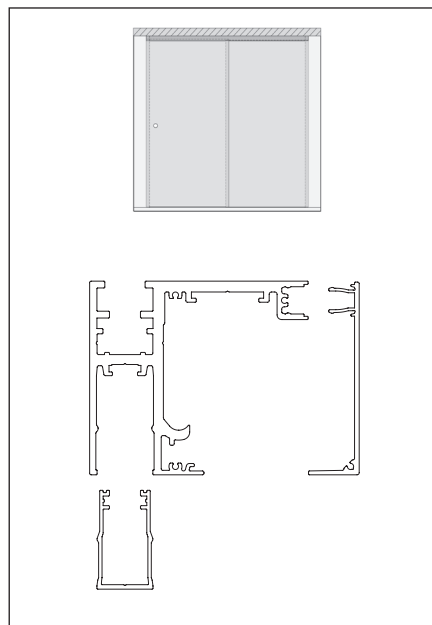

# MasterTrack FT

60 kg (132 lbs)

80 kg (176 lbs)

120 / 150 kg (265 / 330 lbs)

	60 kg (132 lbs)	80 kg (176 lbs)	120 kg (265 lbs)	150 kg (330 lbs)
GB (mm)	min 600	min 790	min 905	min 905
USA (inch)	min 23 5/8	min 31 1/8	min 35 5/8	min 35 5/8