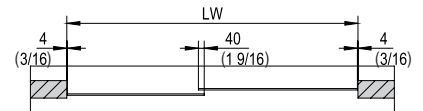

60 kg (132 lbs)	80 kg (176 lbs)	120 kg (265 lbs)	150 kg (330 lbs)
GB (mm)	min 600	min 790	min 905	min 905
USA (inch)	min 23 5/8	min 31 1/8	min 35 5/8	min 35 5/8

$$GH = H + X + 11,5 (7/16)$$

$$GH = H - 51 (2)$$

$$GH = H - 51 (2)$$

$$GHS = H - 55 (2 \ 3/16)$$