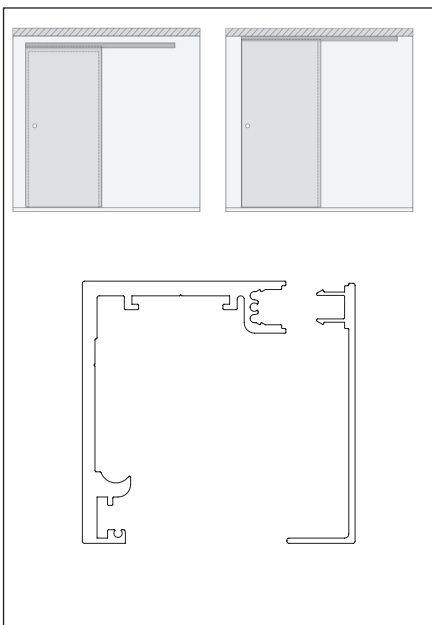

# MasterTrack FT

60 kg (132 lbs)

80 kg (176 lbs)

120 / 150 kg (265 / 330 lbs)

	60 kg (132 lbs)	80 kg (176 lbs)	120 kg (265 lbs)	150 kg (330 lbs)
GB (mm)	min 600	min 790	min 905	min 905
USA (inch)	min 23 5/8	min 31 1/8	min 35 5/8	min 35 5/8