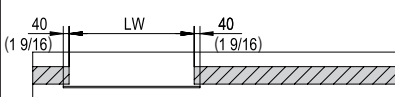

60 kg (132 lbs)	80 kg (176 lbs)	120 kg (265 lbs)	150 kg (330 lbs)
GB (mm)	min 600	min 790	min 905	min 905
USA (inch)	min 23 5/8	min 31 1/8	min 35 5/8	min 35 5/8

$$GH = H + X + 11,5 (7/16)$$

$$GH = H - 51 (2)$$

$$GH = H - 51 (2)$$

$$GHS = H - 55 (2 \ 3/16)$$