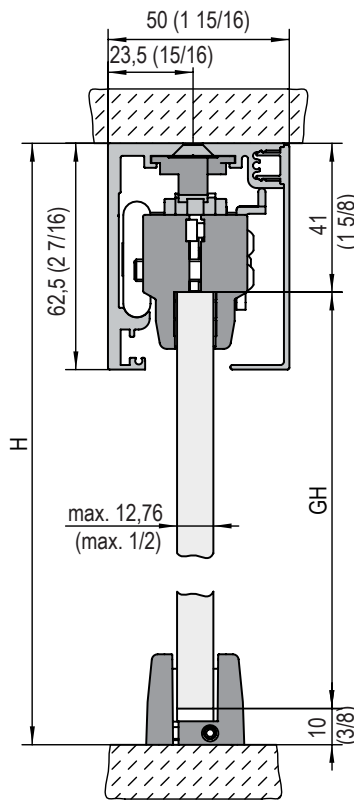

60 / 80 / 120 / 150 kg  
132 / 176 / 265 / 330 lbs

8 - 12,76 mm  
max 1/2"

# MasterTrack FT

60 kg (132 lbs)

80 kg (176 lbs)

120 / 150 kg (265 / 330 lbs)

	60 kg (132 lbs)	80 kg (176 lbs)	120 kg (265 lbs)	150 kg (330 lbs)
GB (mm)	min 600	min 790	min 905	min 905
USA (inch)	min 23 5/8	min 31 1/8	min 35 5/8	min 35 5/8

$$GH = H + X + 11,5 (7/16)$$

$$GH = H - 51 (2)$$

$$GH = H - 51 (2)$$

$$GHS = H - 55 (2 \ 3/16)$$

4