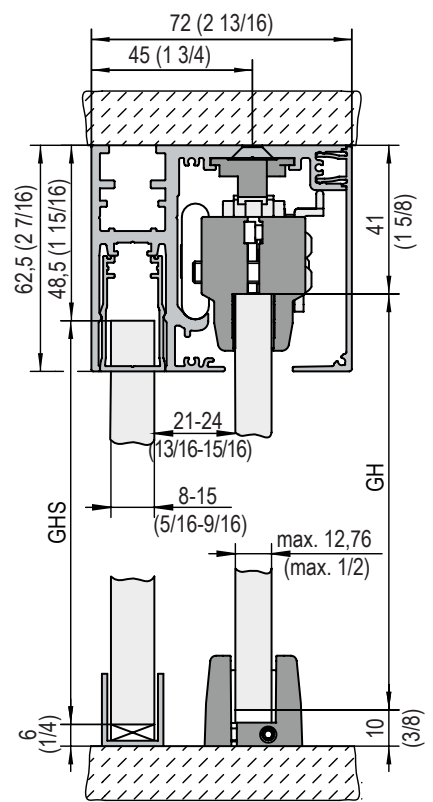

60 / 80 / 120 / 150 kg  
132 / 176 / 265 / 330 lbs

8 - 12,76 mm  
max 1/2"

# MasterTrack FT

60 kg (132 lbs)

80 kg (176 lbs)

120 / 150 kg (265 / 330 lbs)

	60 kg (132 lbs)	80 kg (176 lbs)	120 kg (265 lbs)	150 kg (330 lbs)
GB (mm)	min 600	min 790	min 905	min 905
USA (inch)	min 23 5/8	min 31 1/8	min 35 5/8	min 35 5/8

$$GH = H + X + 11,5 (7/16)$$

$$GH = H - 51 (2)$$

$$GH = H - 51 (2)$$

$$GHS = H - 55 (2 \ 3/16)$$

4