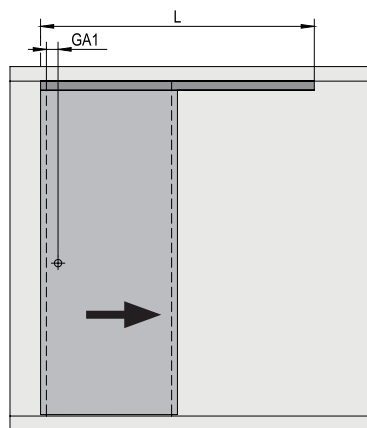

60 kg (132 lbs)	80 kg (176 lbs)	120 kg (265 lbs)	150 kg (330 lbs)
GB (mm)	min 600	min 790	min 905	min 905
USA (inch)	min 23 5/8	min 31 1/8	min 35 5/8	min 35 5/8

$$GH = H + X + 11,5 (7/16)$$

$$GH = H - 51 (2)$$

$$GH = H - 51 (2)$$

$$GHS = H - 55 (2 \ 3/16)$$