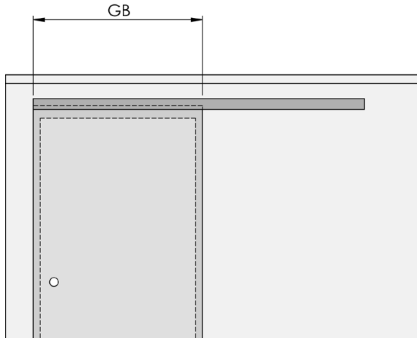

# MasterTrack FT

60 kg (132 lbs)

80 kg (176 lbs)

120 / 150 kg (265 / 330 lbs)

	60 kg (132 lbs)	80 kg (176 lbs)	120 kg (265 lbs)	150 kg (330 lbs)
GB (mm)	min 600	min 790	min 905	min 905
USA (inch)	min 23 5/8	min 31 1/8	min 35 5/8	min 35 5/8