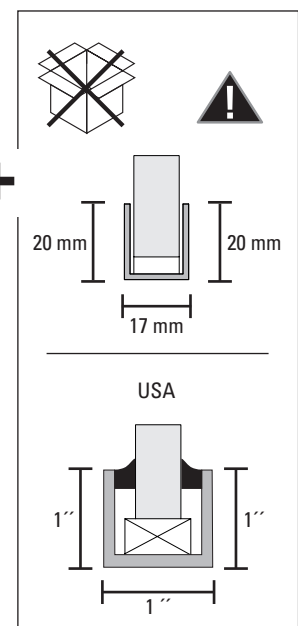

60 / 80 / 120 / 150 kg  
132 / 176 / 265 / 330 lbs

8 - 12,76 mm  
max 1/2"

# MasterTrack FT

60 kg (132 lbs)

80 kg (176 lbs)

120 / 150 kg (265 / 330 lbs)

	60 kg (132 lbs)	80 kg (176 lbs)	120 kg (265 lbs)	150 kg (330 lbs)
GB (mm)	min 600	min 790	min 905	min 905
USA (inch)	min 23 5/8	min 31 1/8	min 35 5/8	min 35 5/8