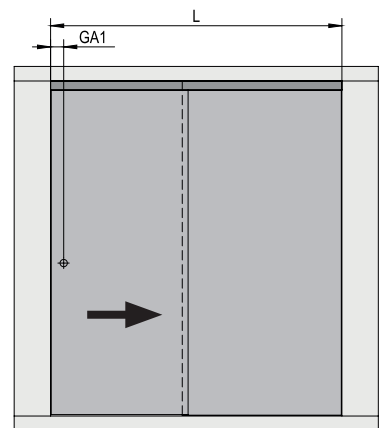

60 kg (132 lbs)	80 kg (176 lbs)	120 kg (265 lbs)	150 kg (330 lbs)
GB (mm)	min 600	min 790	min 905	min 905
USA (inch)	min 23 5/8	min 31 1/8	min 35 5/8	min 35 5/8

$$GH = H + X + 11,5 (7/16)$$

$$GH = H - 51 (2)$$

$$GH = H - 51 (2)$$

$$GHS = H - 55 (2 \ 3/16)$$