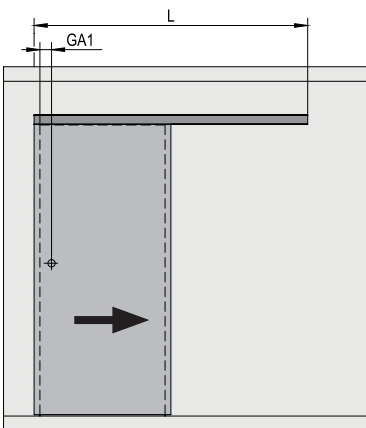

60 kg (132 lbs)	80 kg (176 lbs)	120 kg (265 lbs)	150 kg (330 lbs)
GB (mm)	min 600	min 790	min 905	min 905
USA (inch)	min 23 5/8	min 31 1/8	min 35 5/8	min 35 5/8

$$GH = H + X + 11,5 (7/16)$$

$$GH = H - 51 (2)$$

$$GH = H - 51 (2)$$

$$GHS = H - 55 (2 \ 3/16)$$