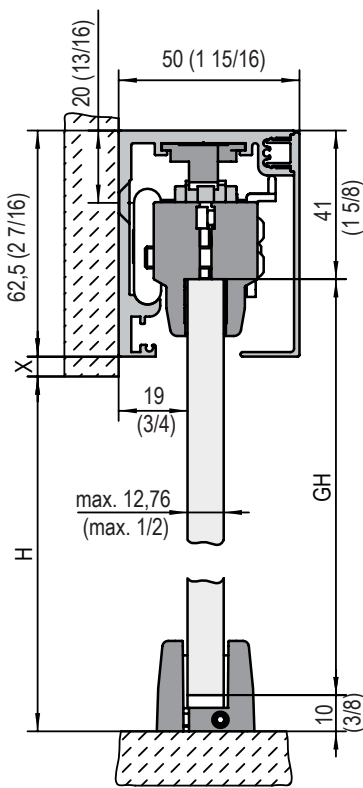

60 / 80 / 120 / 150 kg  
132 / 176 / 265 / 330 lbs

8 - 12,76 mm  
max 1/2"

# MasterTrack FT

60 kg (132 lbs)

80 kg (176 lbs)

120 / 150 kg (265 / 330 lbs)

	60 kg (132 lbs)	80 kg (176 lbs)	120 kg (265 lbs)	150 kg (330 lbs)
GB (mm)	min 600	min 790	min 905	min 905
USA (inch)	min 23 5/8	min 31 1/8	min 35 5/8	min 35 5/8

$$GH = H + X + 11,5 (7/16)$$

$$GH = H - 51 (2)$$

$$GH = H - 51 (2)$$

$$GHS = H - 55 (2 \ 3/16)$$

4